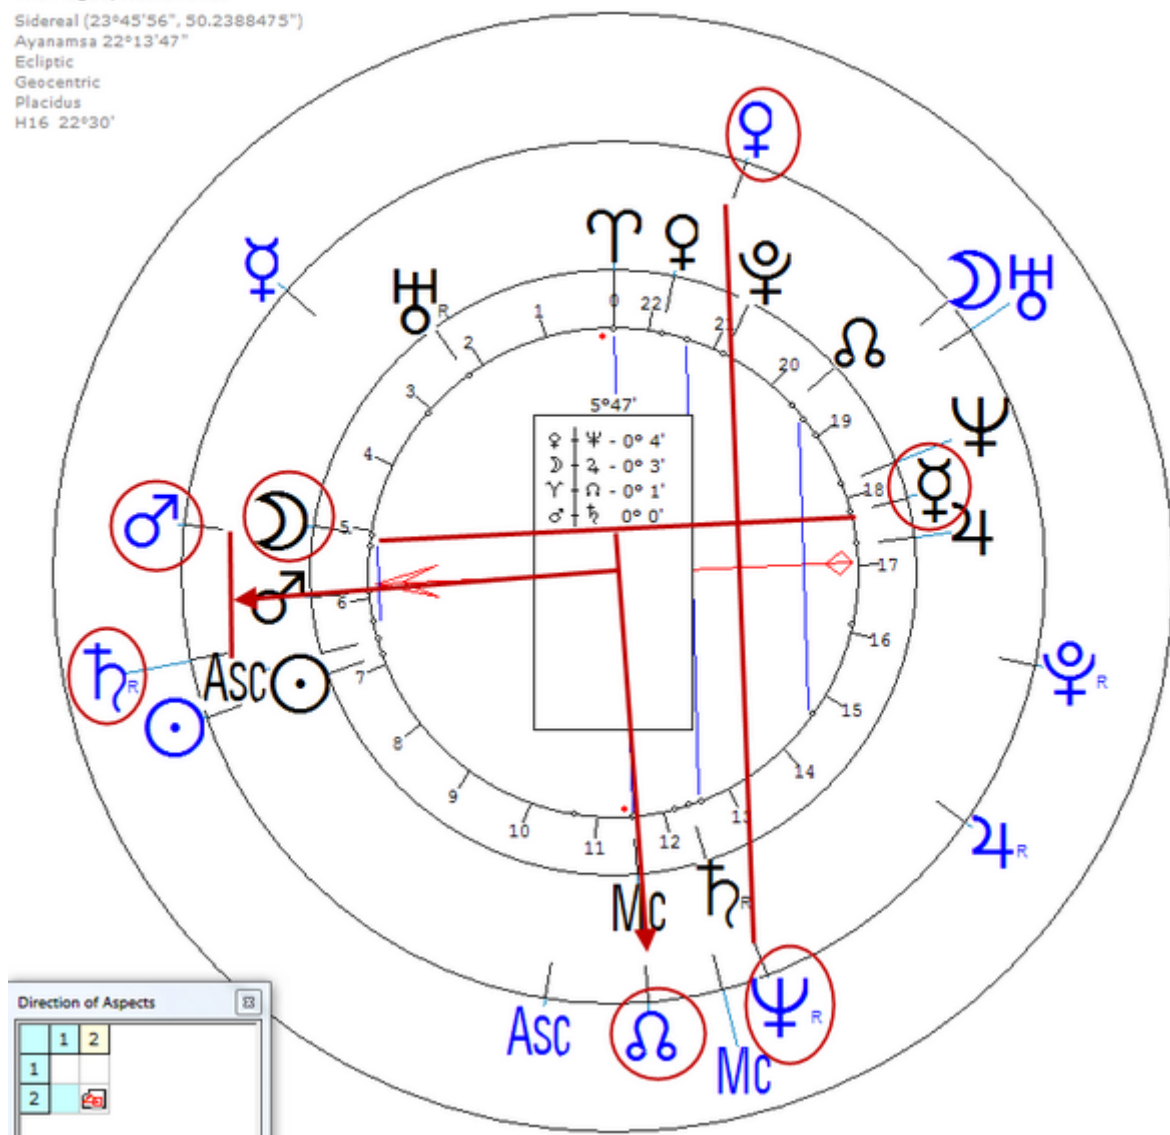

Bandy, Lou

19 April 1890 at 05:00 (= 05:00 AM)Den Haag, Netherlands, 52n05, 4e19

Dutch singer.

<https://www.astro.com/astro-databank/Bandy,_Lou>

Death by Suicide 24 June 1959 in Zandvoort(Age 69)

Solar Return (Harmonic 16)

Solar $\♁/\♃$ = Solar $\♁ = \text{♃}/\text{♀} = [\text{Solar } \text{♀}/\text{♃}]$ He divorced Carla in 1958 and was getting lonely.]

Bandy, Lou
19 April 1890 Sat 5:00 (GMT+0:17:12) 52n06 4e18
The Hague, Netherlands

Sidereal (23°45'56", 50.2388475")
Ayanamsa 22°13'47"
Ecliptic
Geocentric
Placidus
H16 22°30'